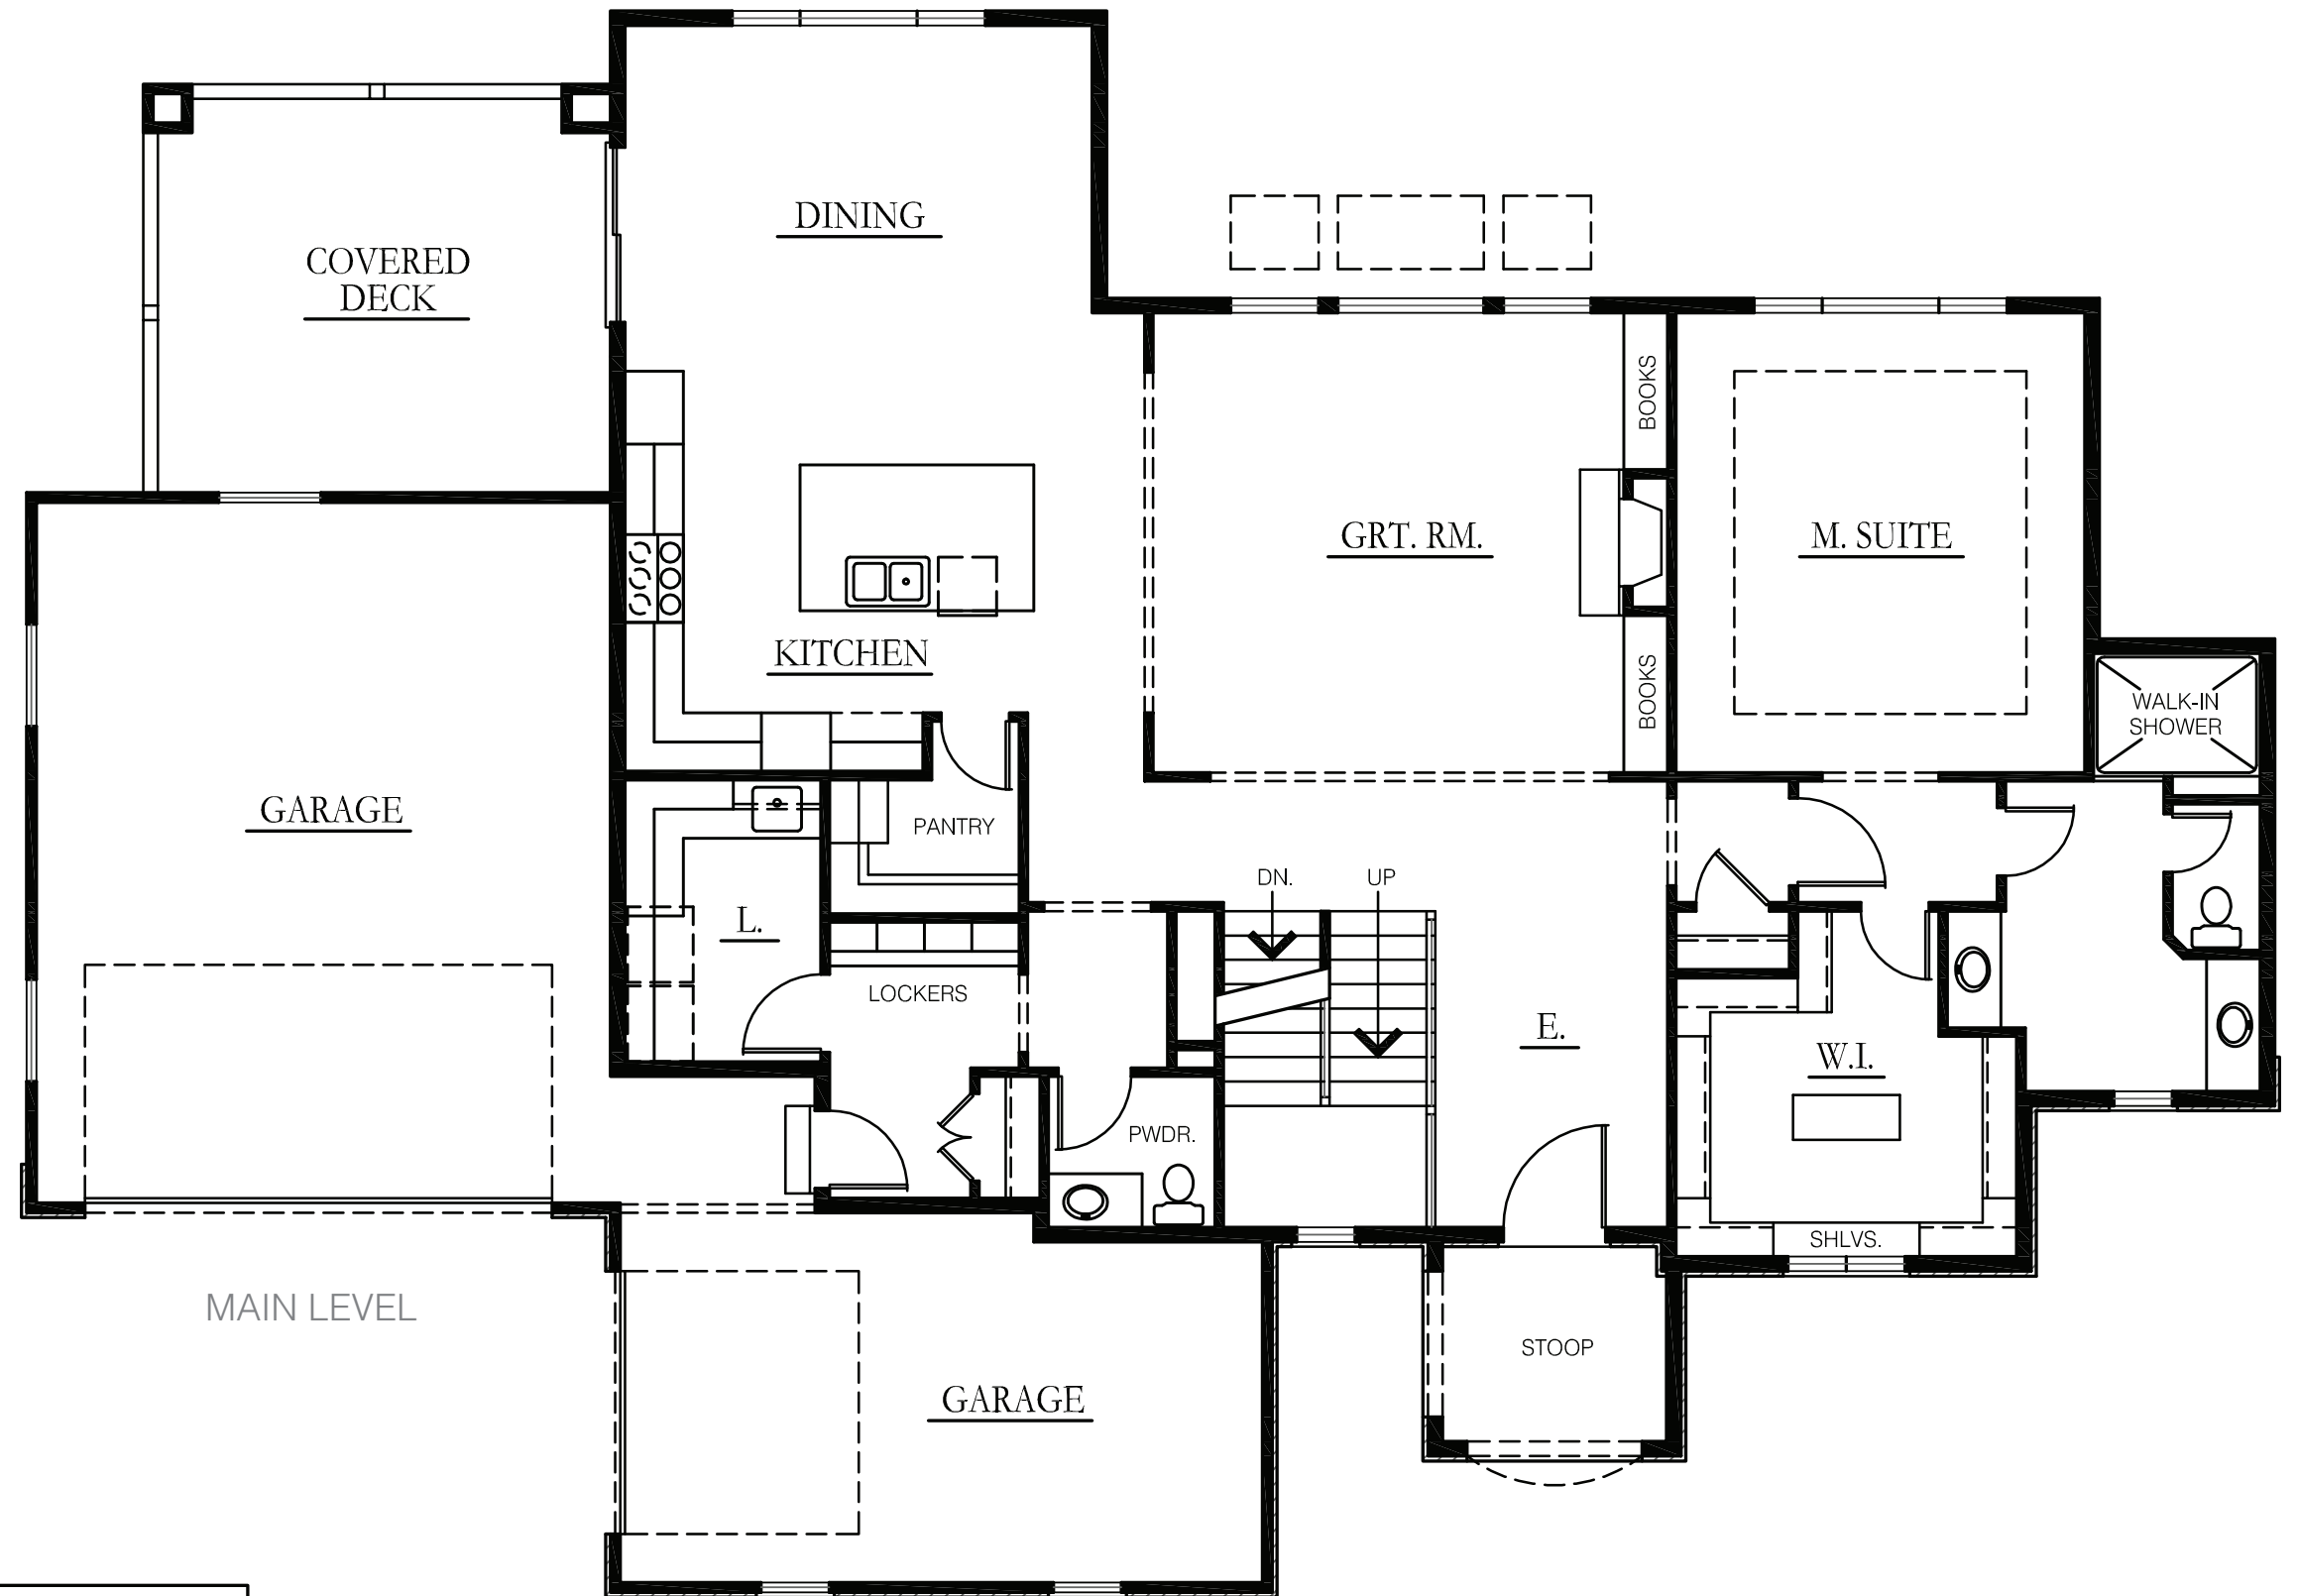

QUEST

CUSTOM HOMES

DESIGN & BUILD

1.5 STORY

3,279 sq. ft.
 (sq. ft. does not include basement)

Pursue your
 "Quest" for your
 Dream Home
 with
 Quest Custom Homes